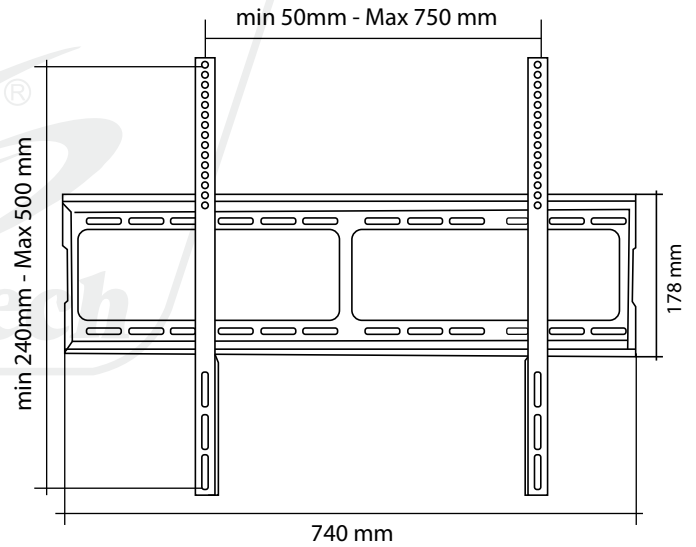

SH 7050F

Fixed LED / Curved TV Wall Mount

Suitable for most 42" - 86"

Enhance Your Living Space
with Hanging TV to Wall

Screen Size
42" - 86"

VESA Compatible
700x500

Weight Capacity
50 kas

Profile to Wall
30 mm