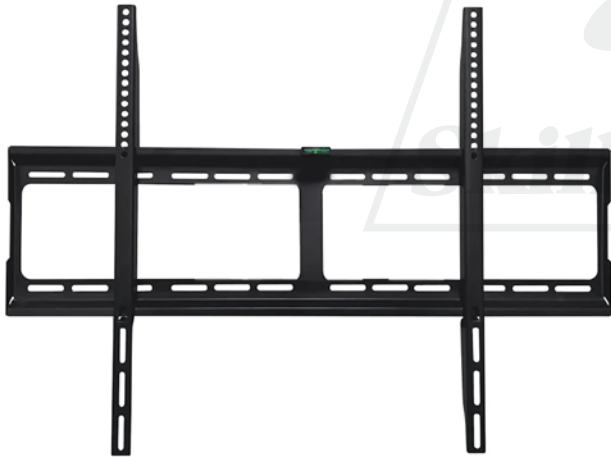

SH 7050F

Fixed LED / Curved TV Wall Mount

Suitable for most 42" - 86"

Enhance Your Living Space
with Hanging TV to Wall

Screen Size
42" - 86"

VESA Compatible
700x500

Weight Capacity
50 kas

Profile to Wall
30 mm